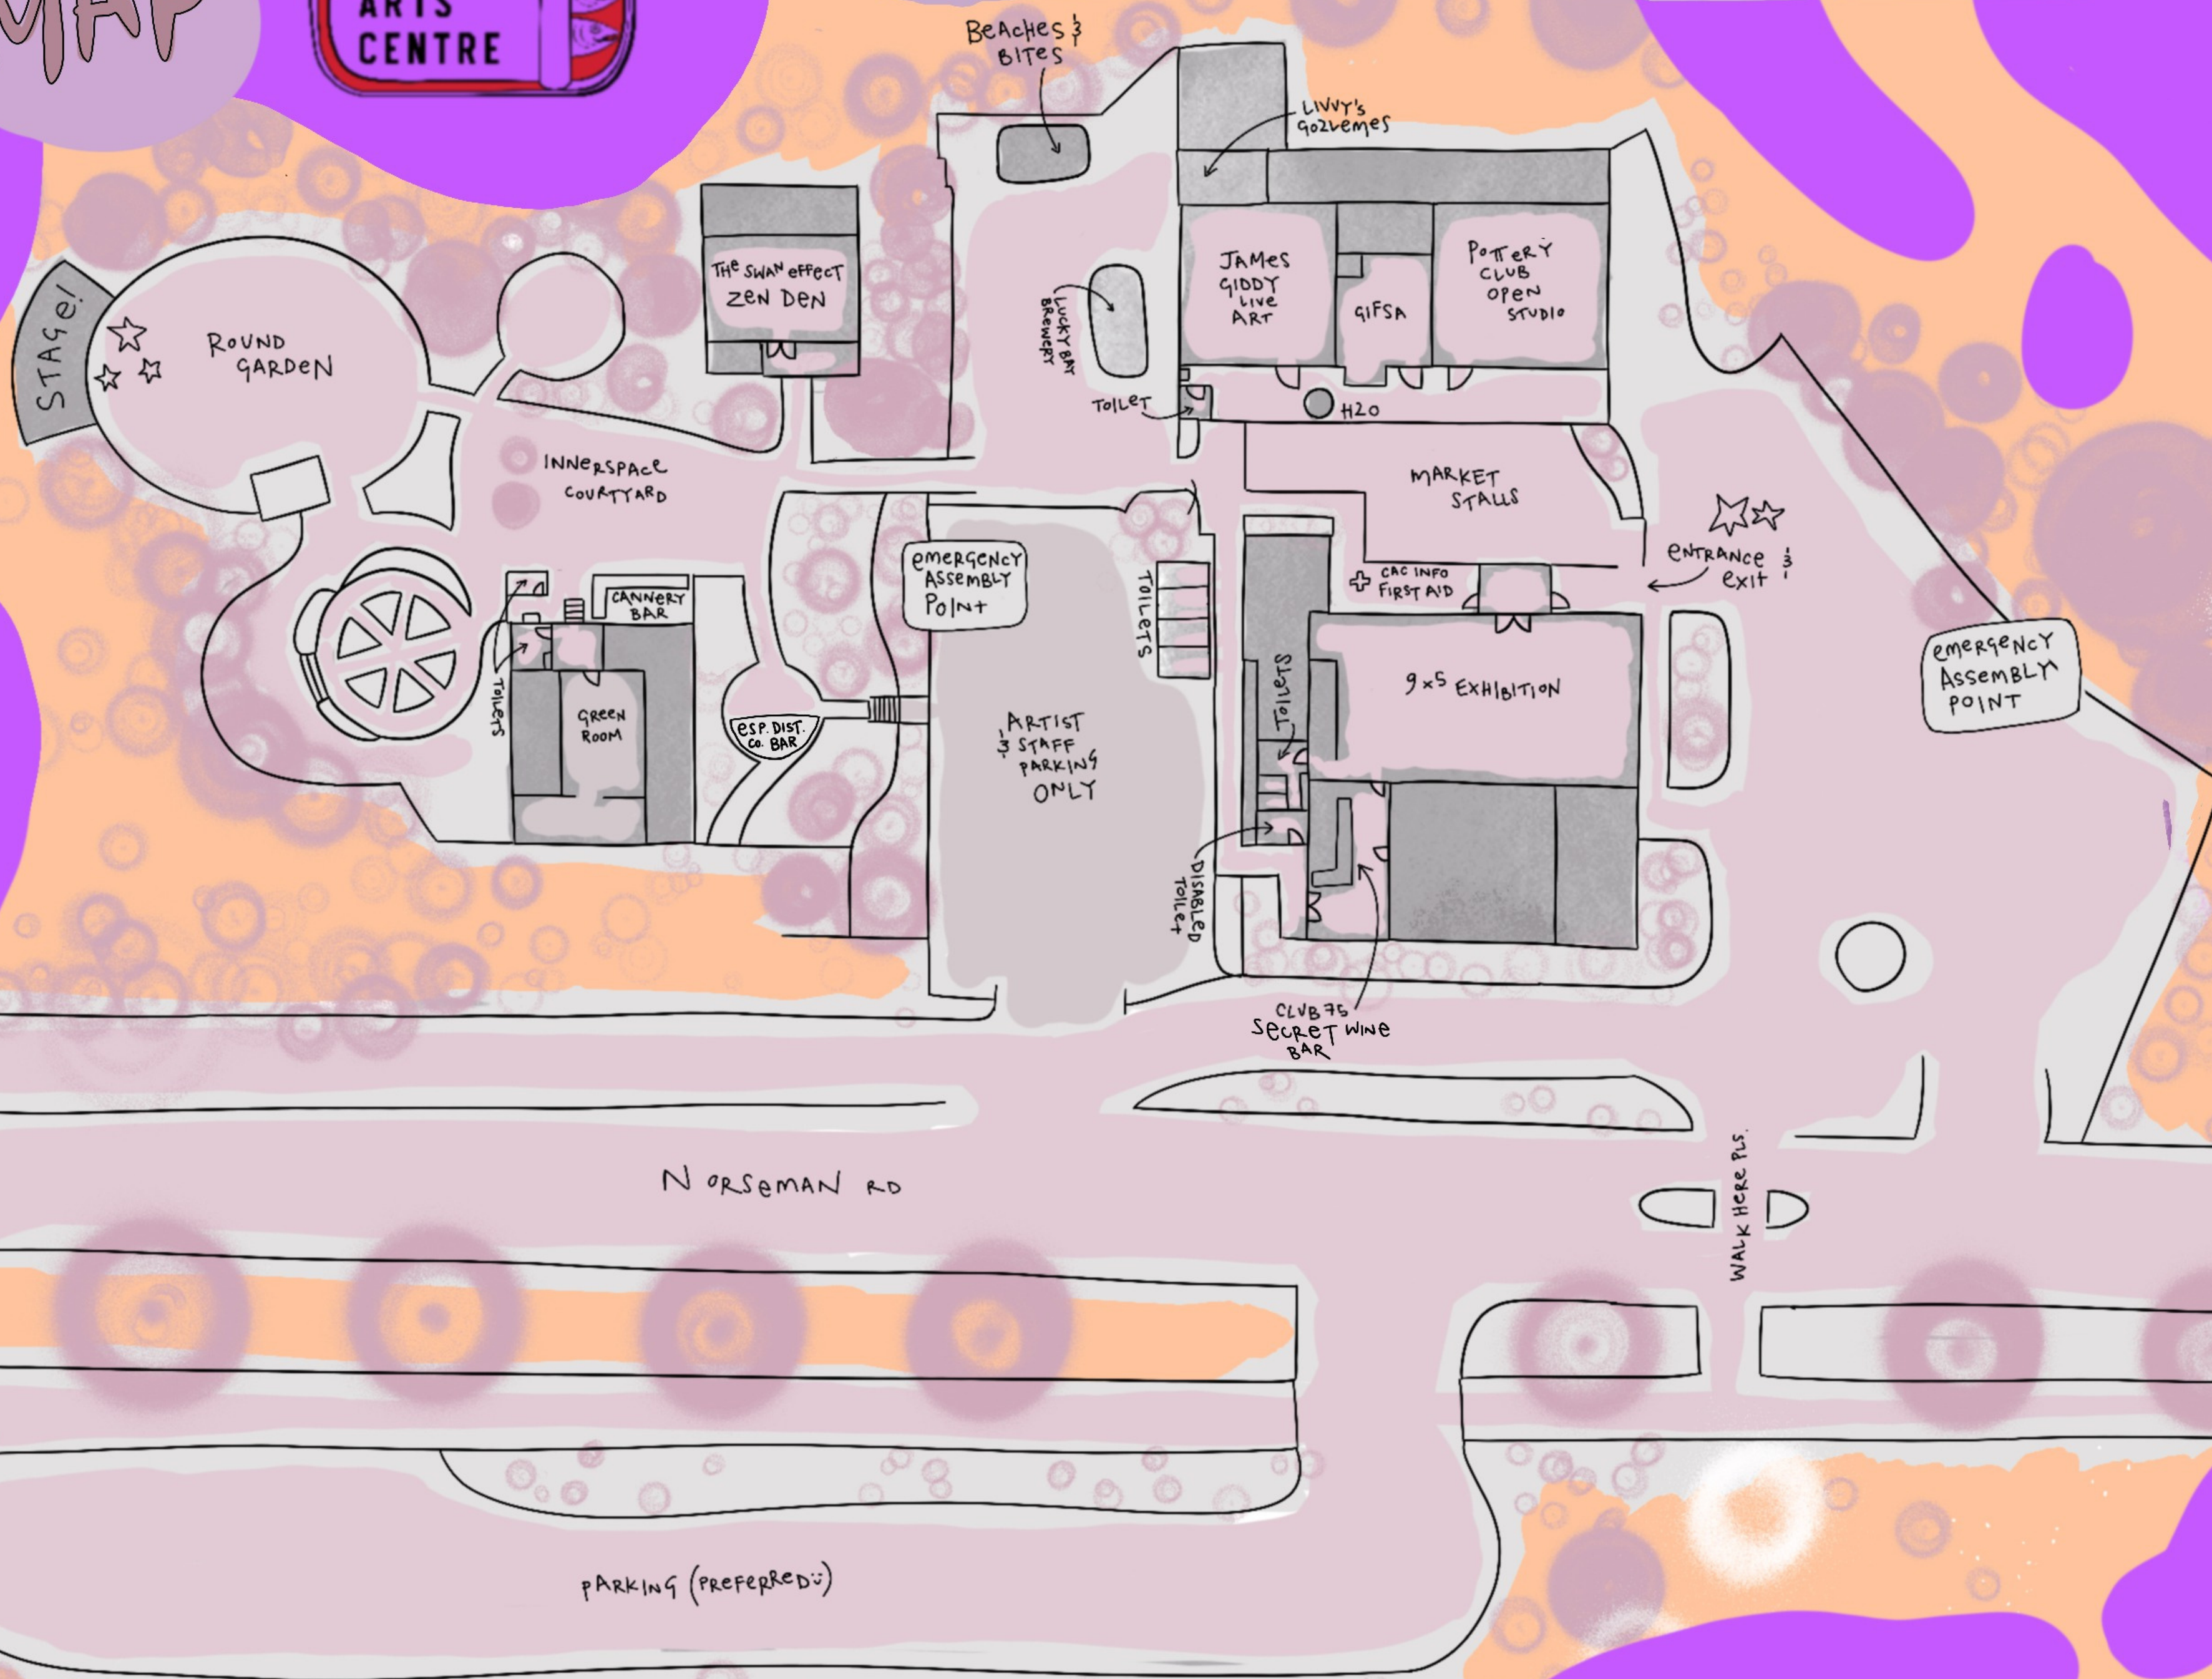

# BALMY NIGHTS

MAP

KEPA KURL • ESPERANCE

Balmy Nights 2023 is located in Kapa Kurl on Wudjari boodja.

We acknowledge the traditional owners and custodians of these ancestral lands and waters Nyungar elders koorah, nitja and boordahwan (past, present and future) of the indigenous nations of Australia, and honour the continued and enduring ties to country and culture. We also acknowledge the LGBTQIA+ and disability community.